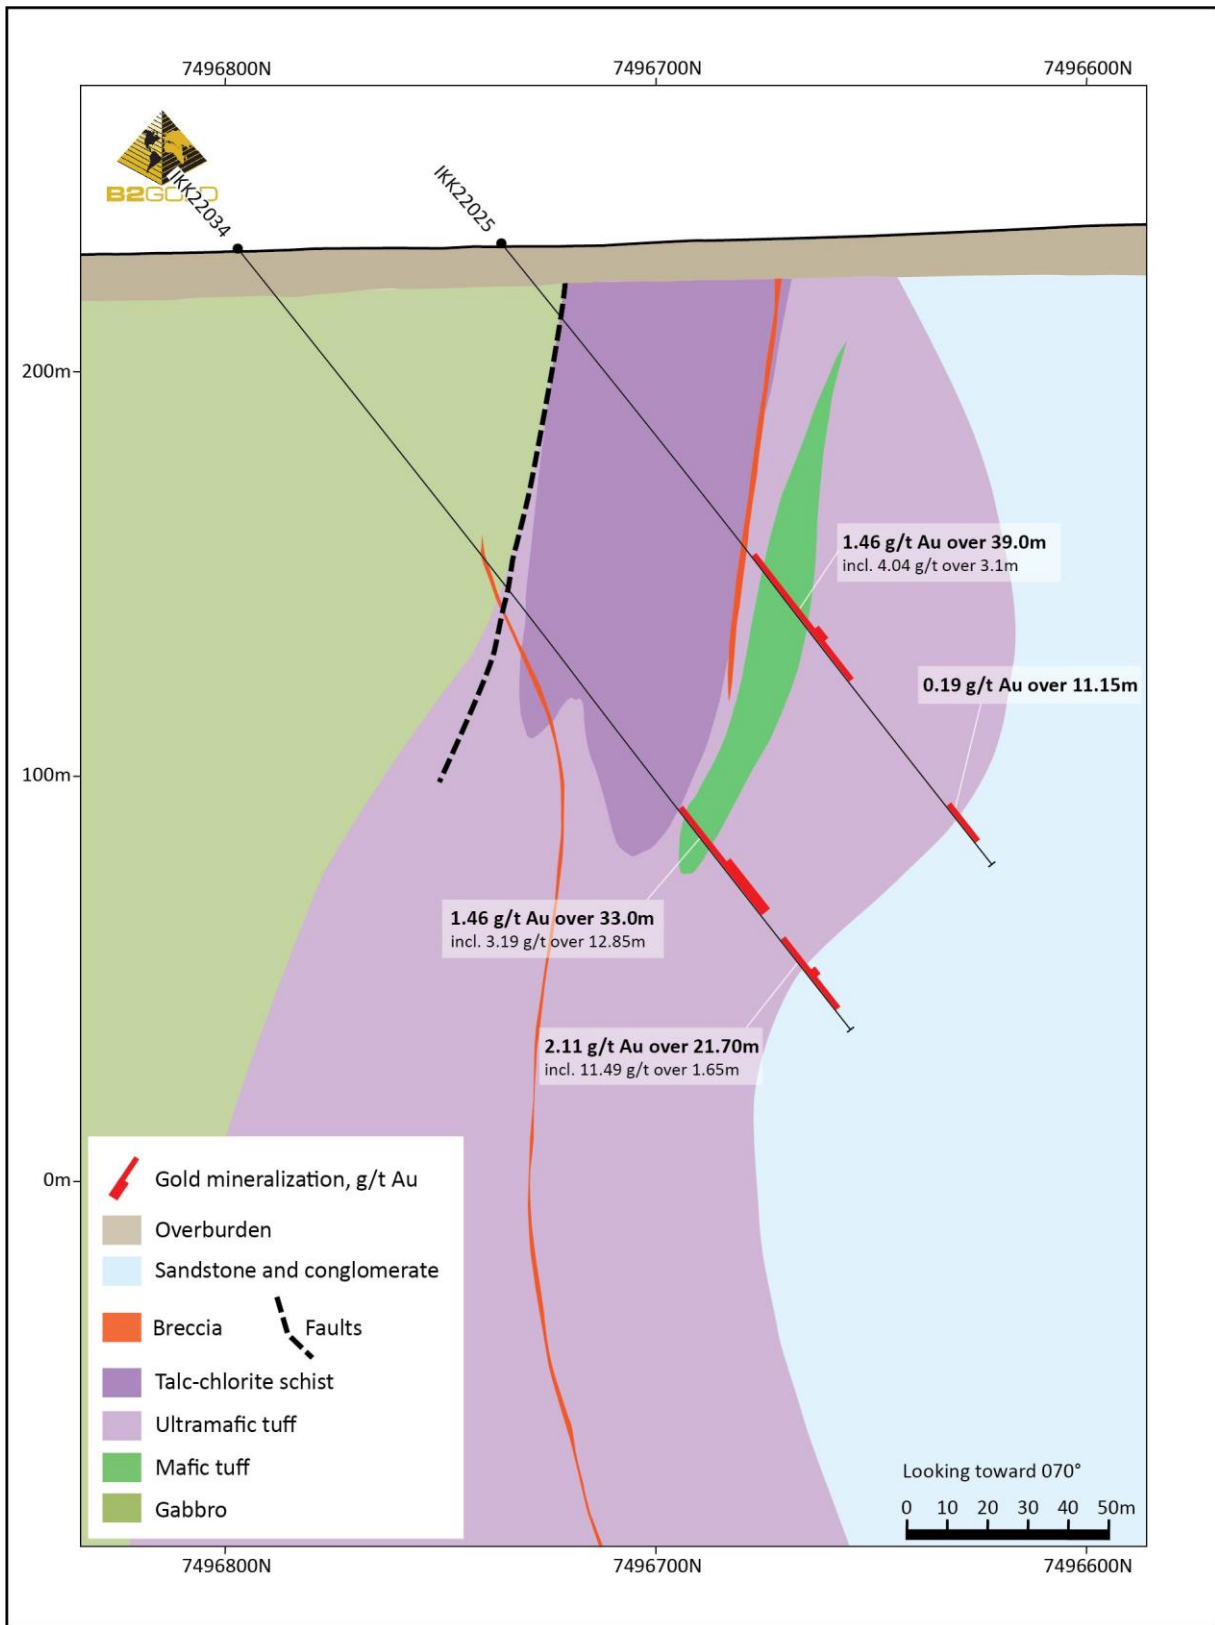

Figure 1: Map of the eastern part of the Aurion-B2Gold JV area.

Figure 2: Drill hole locations. Aeromagnetic map as background.

Figure 3: Drill hole locations. Aeromagnetic map as background.

**Figure 4: Cross section, holes IKK22025 and IKK22034**