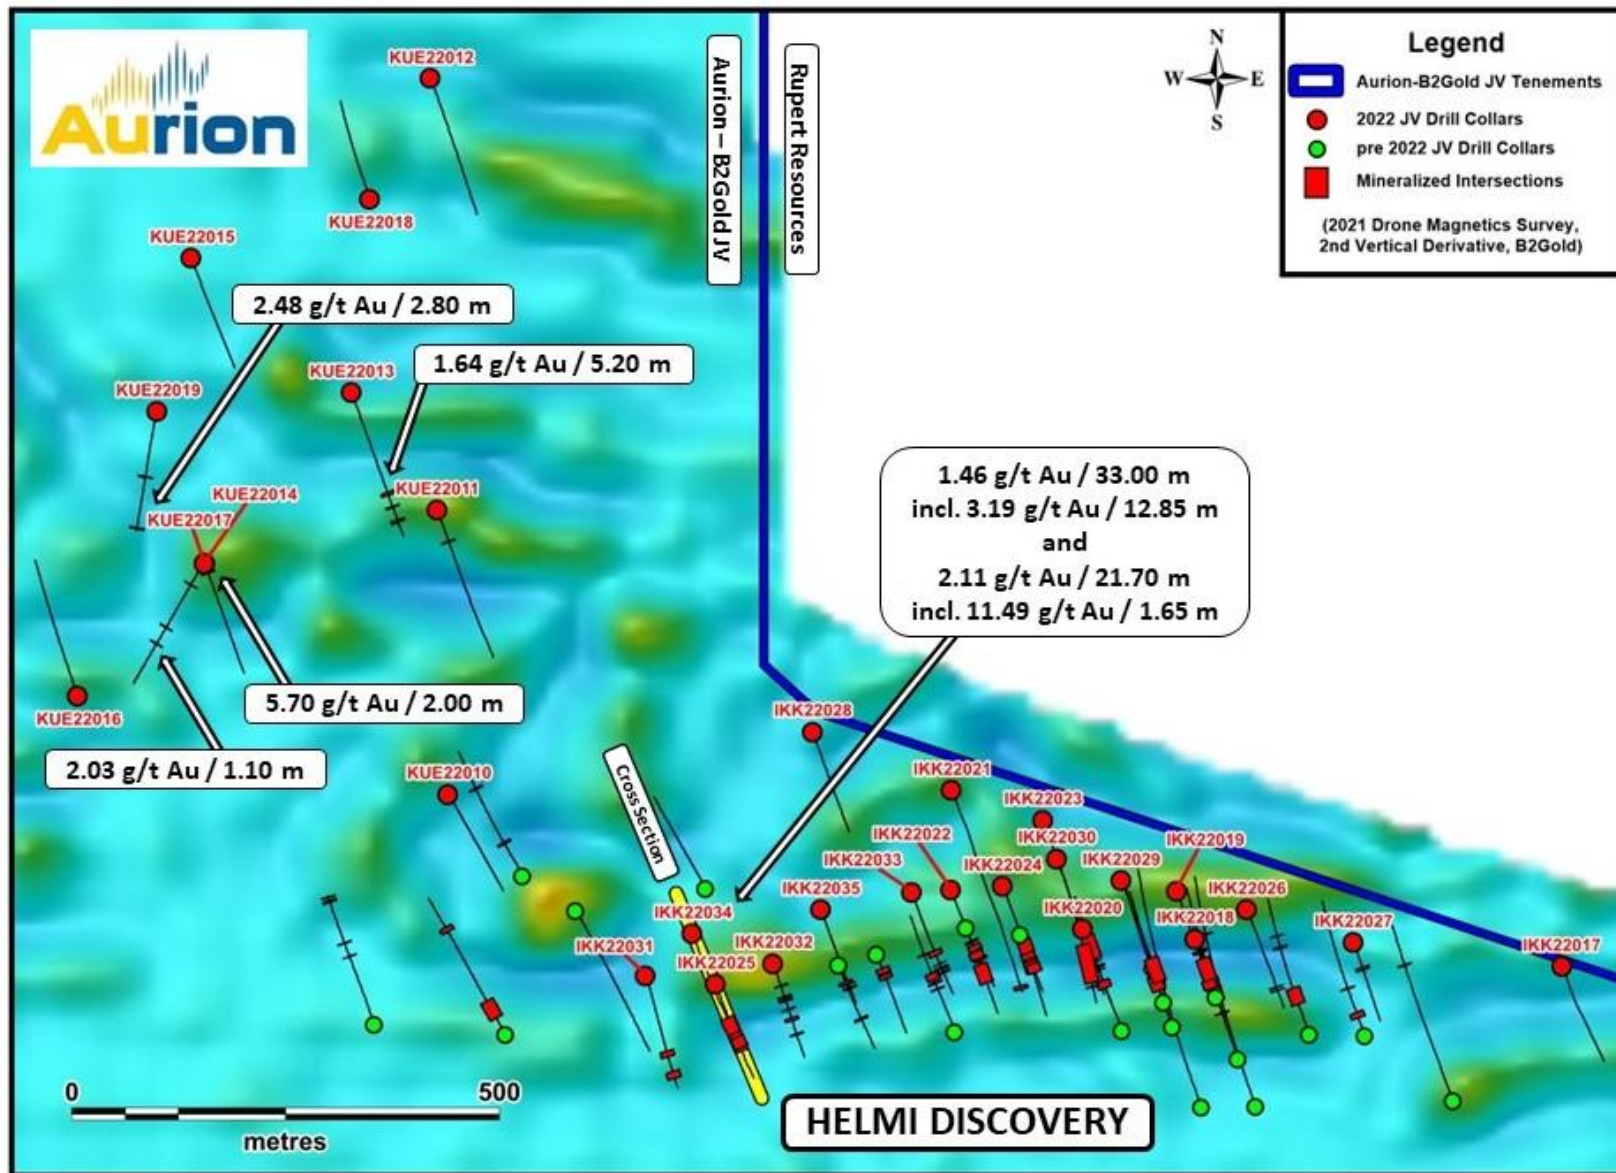

Figure 1: Map of the eastern part of the Aurion-B2Gold JV area.

Figure 2: Drill hole locations. Aeromagnetic map as background.

Figure 3: Drill hole locations. Aeromagnetic map as background.

**Figure 4: Cross section, holes IKK22025 and IKK22034**