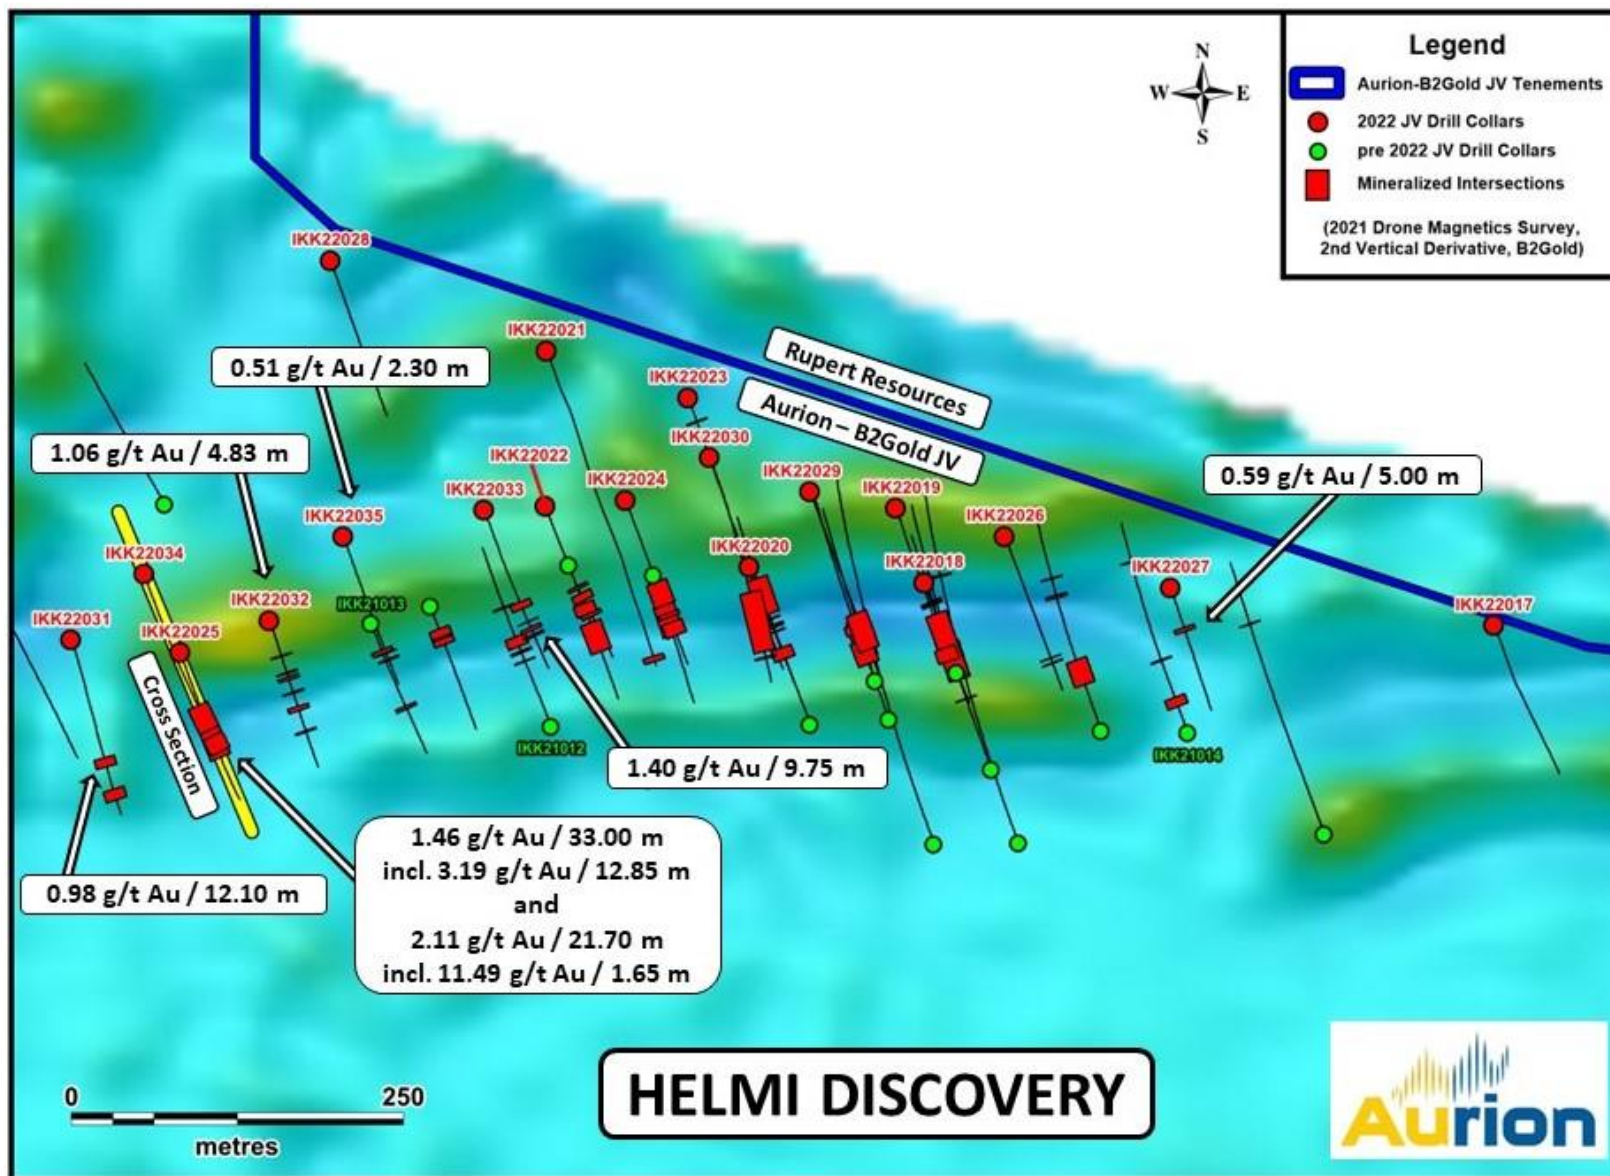

Figure 1: Map of the eastern part of the Aurion-B2Gold JV area.

Figure 2: Drill hole locations. Aeromagnetic map as background.

Figure 3: Drill hole locations. Aeromagnetic map as background.

**Figure 4: Cross section, holes IKK22025 and IKK22034**