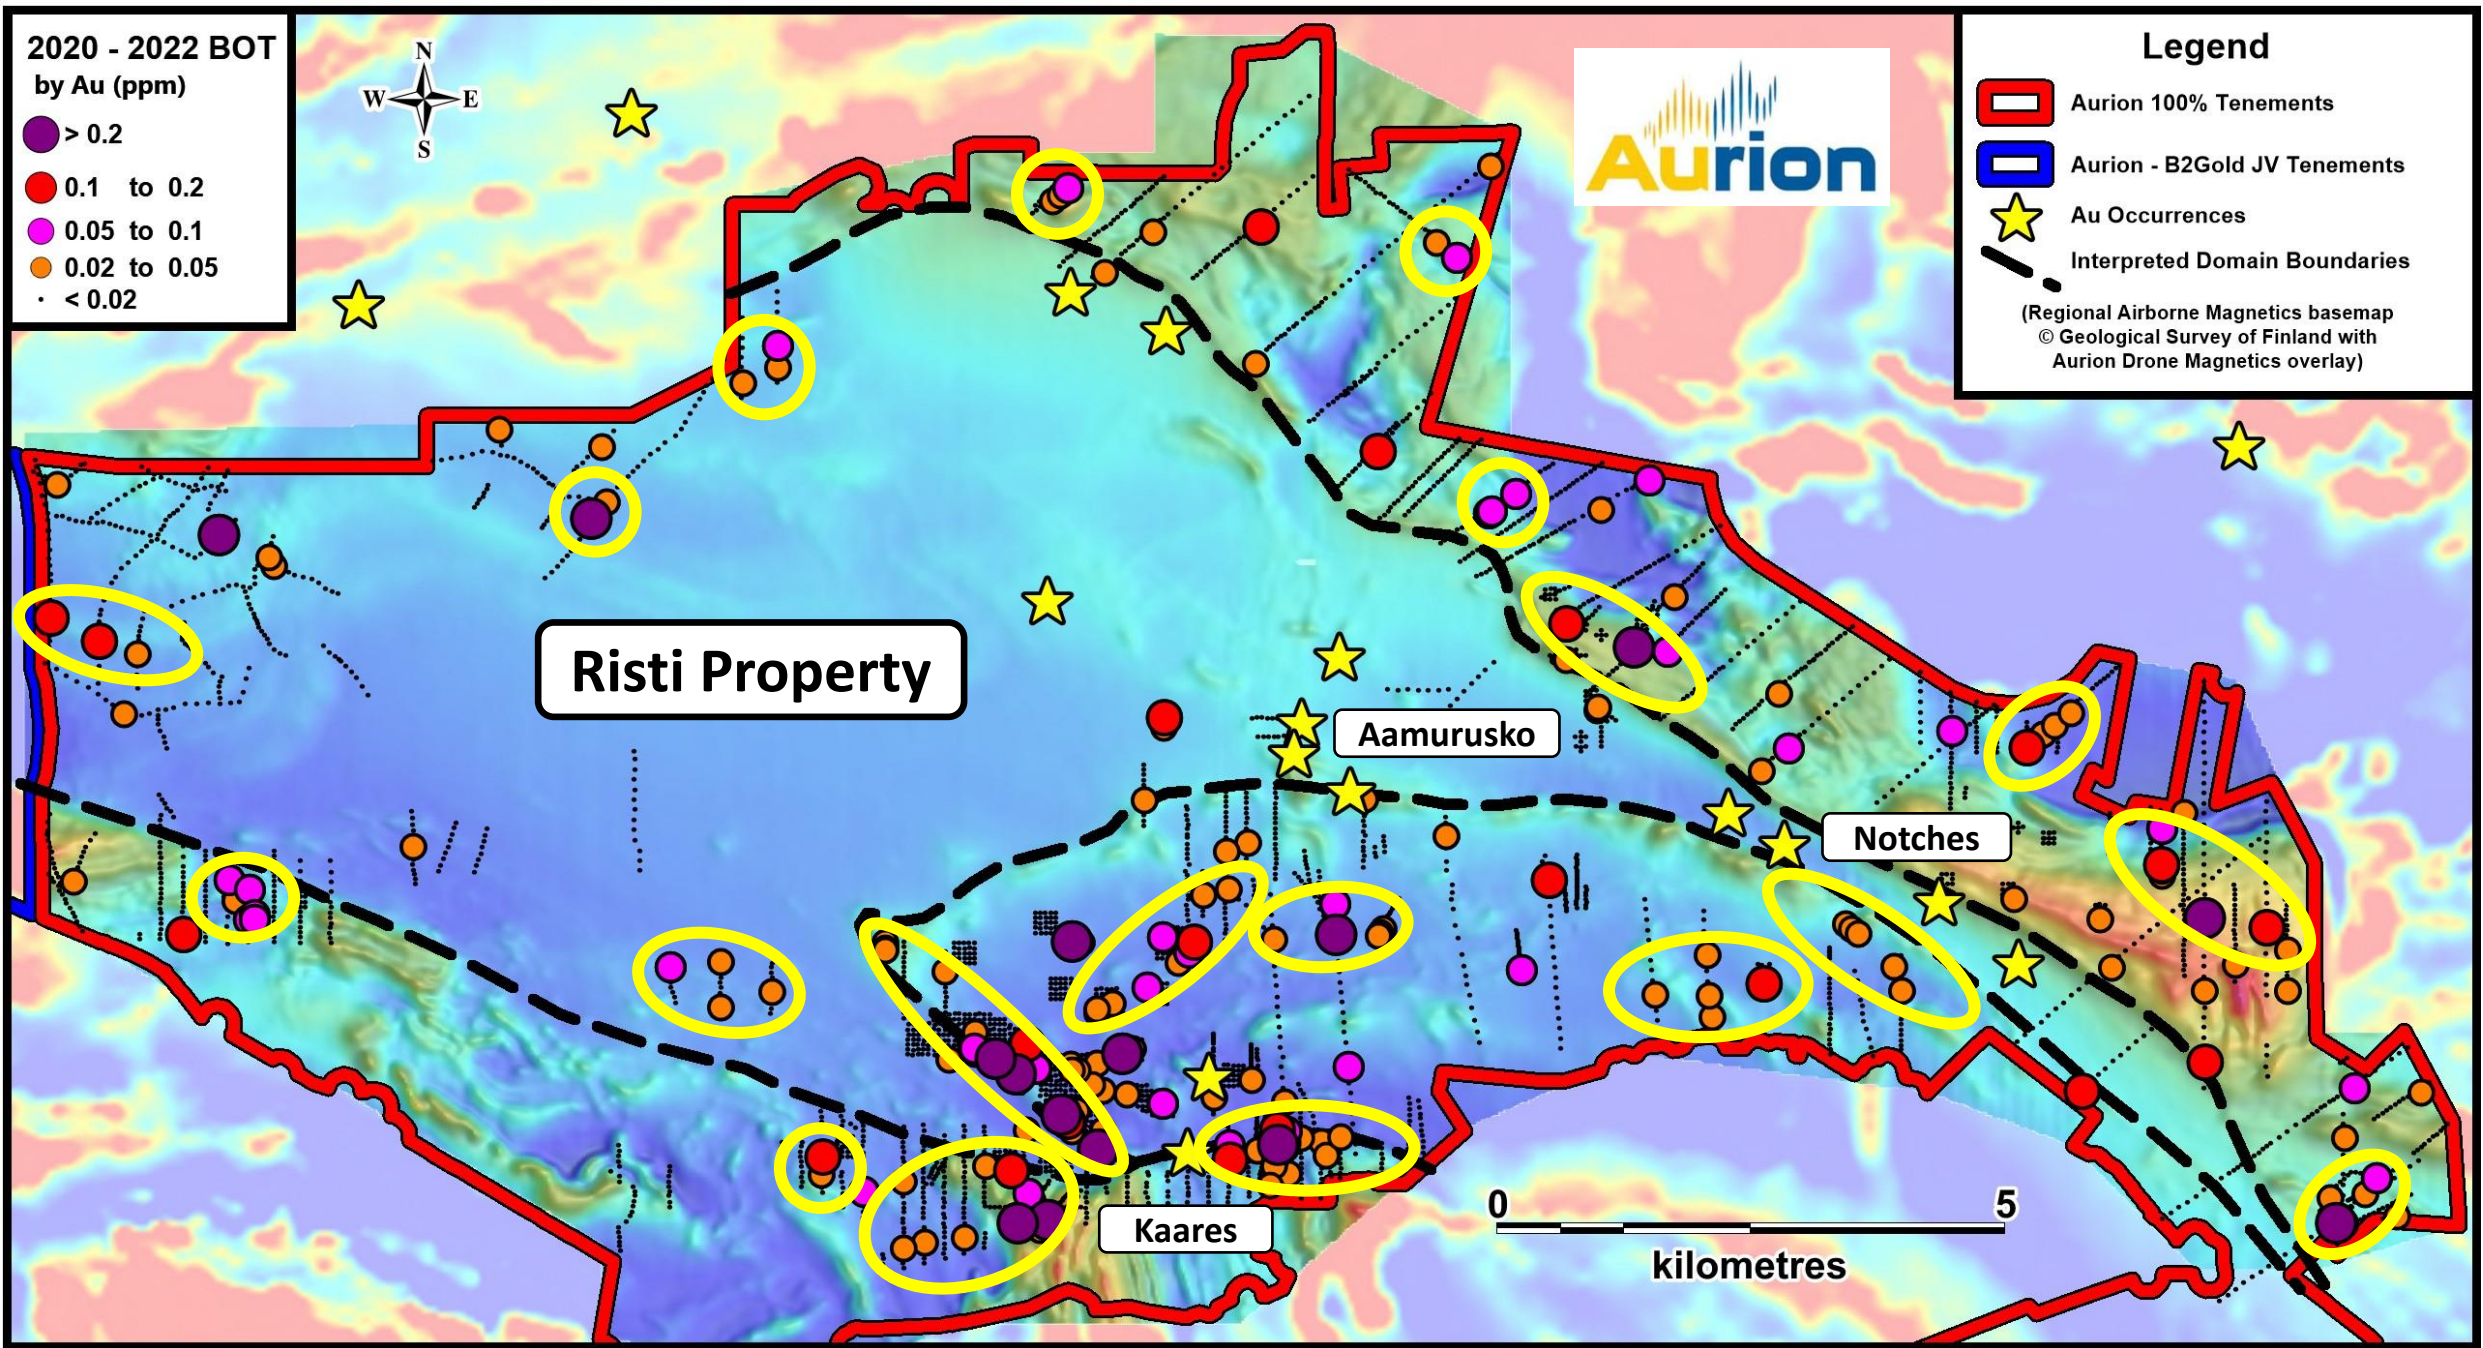

### Legend

- ▭ Aurion 100% Tenements
- ▭ Aurion - B2Gold JV Tenements
- ★ Au Occurrences
- - - Interpreted Domain Boundaries

(Regional Airborne Magnetics basemap  
© Geological Survey of Finland with  
Aurion Drone Magnetics overlay)

Risti Property

Aamurusko

Notches

Kaares

Figure 3

Aamurusko

Notches

Risti Property

Figure 4

Kaares

**Legend**

- Aurion 100% Tenements
- New DDH Collar
- Aurion DDH Collar
- Historical DDH Collar
- Interpreted Domain Boundaries

(Regional Airborne Magnetics basemap  
© Geological Survey of Finland with  
Aurion Drone Magnetics overlay)