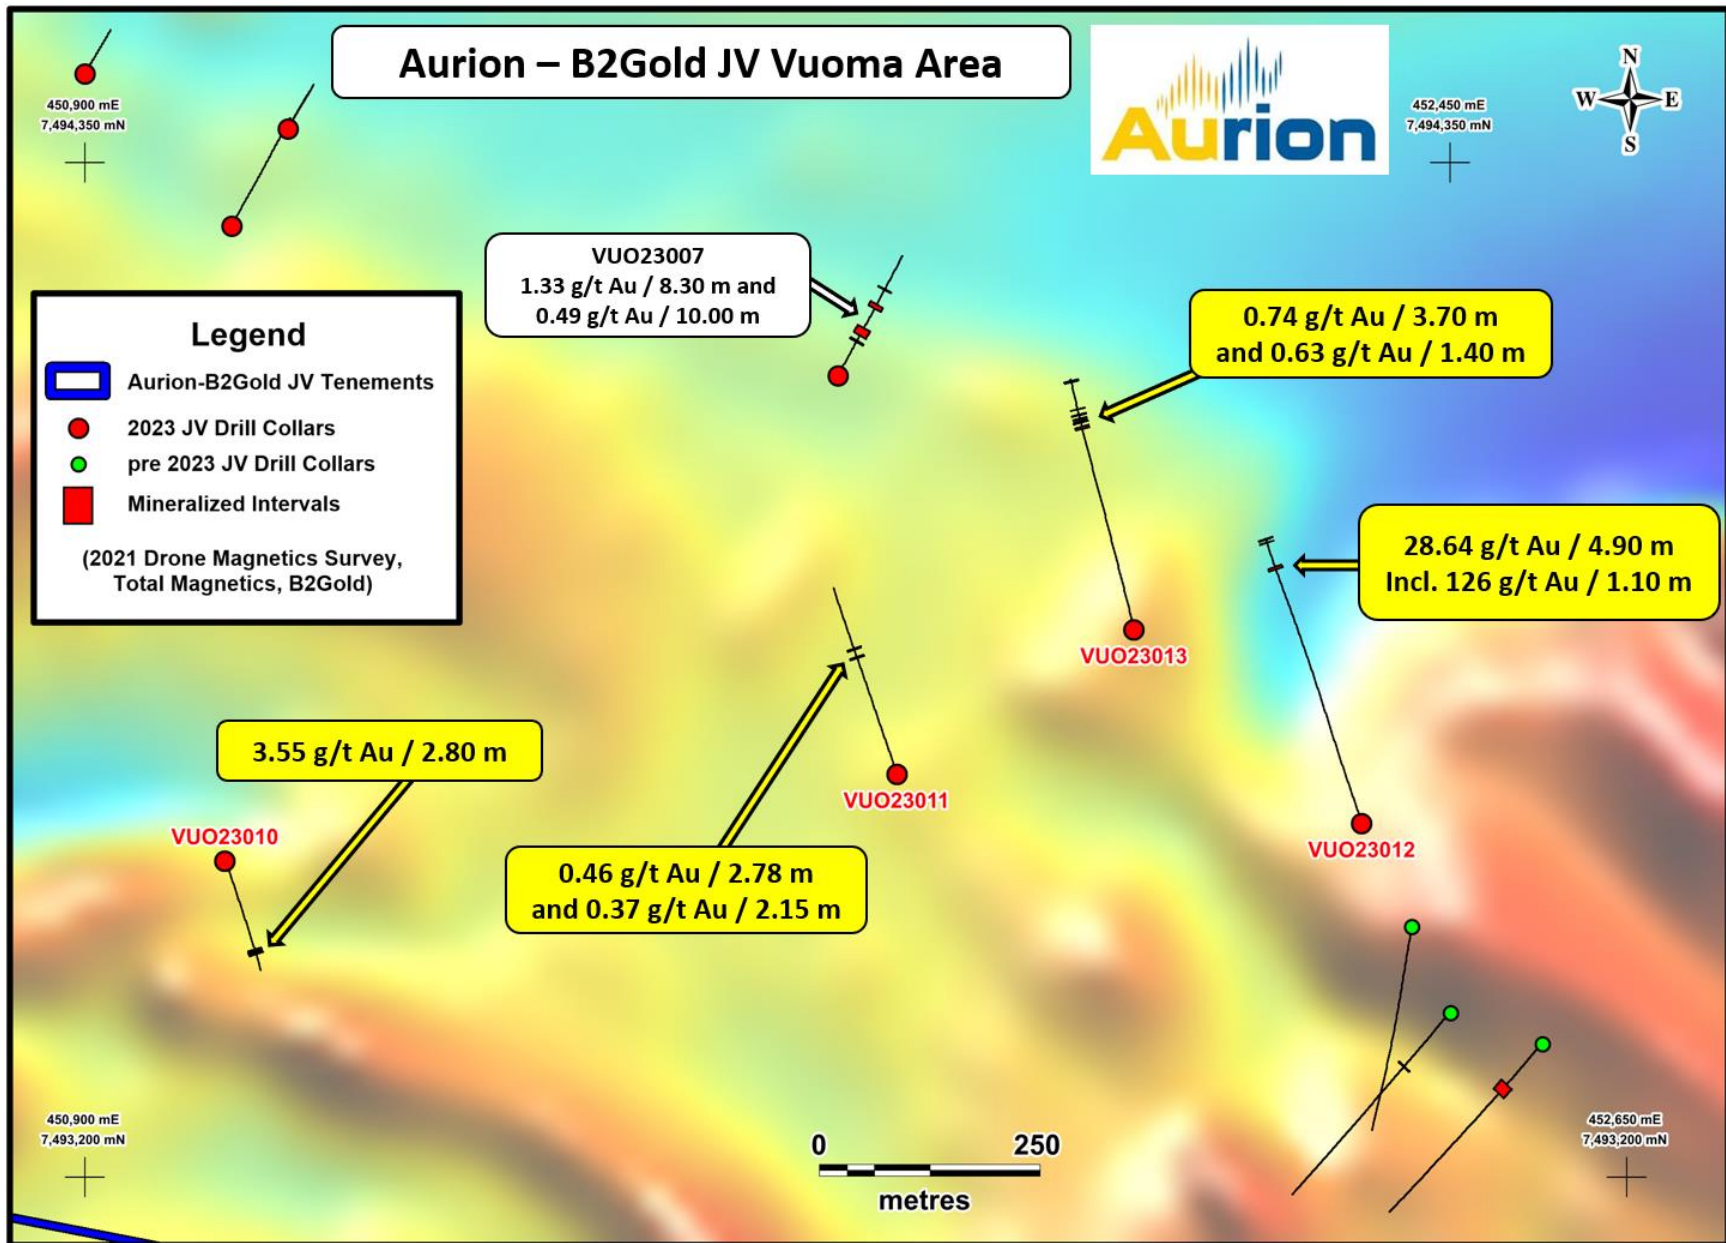

Figure 1: Map of the eastern part of the Aurion-B2Gold JV property with bedrock geology as background.

Figure 2: Map of the eastern part of the Aurion-B2Gold JV property with drone magnetic map as background.

Figure 3: Scout drill holes in the Vuoma area, Aurion-B2Gold JV.