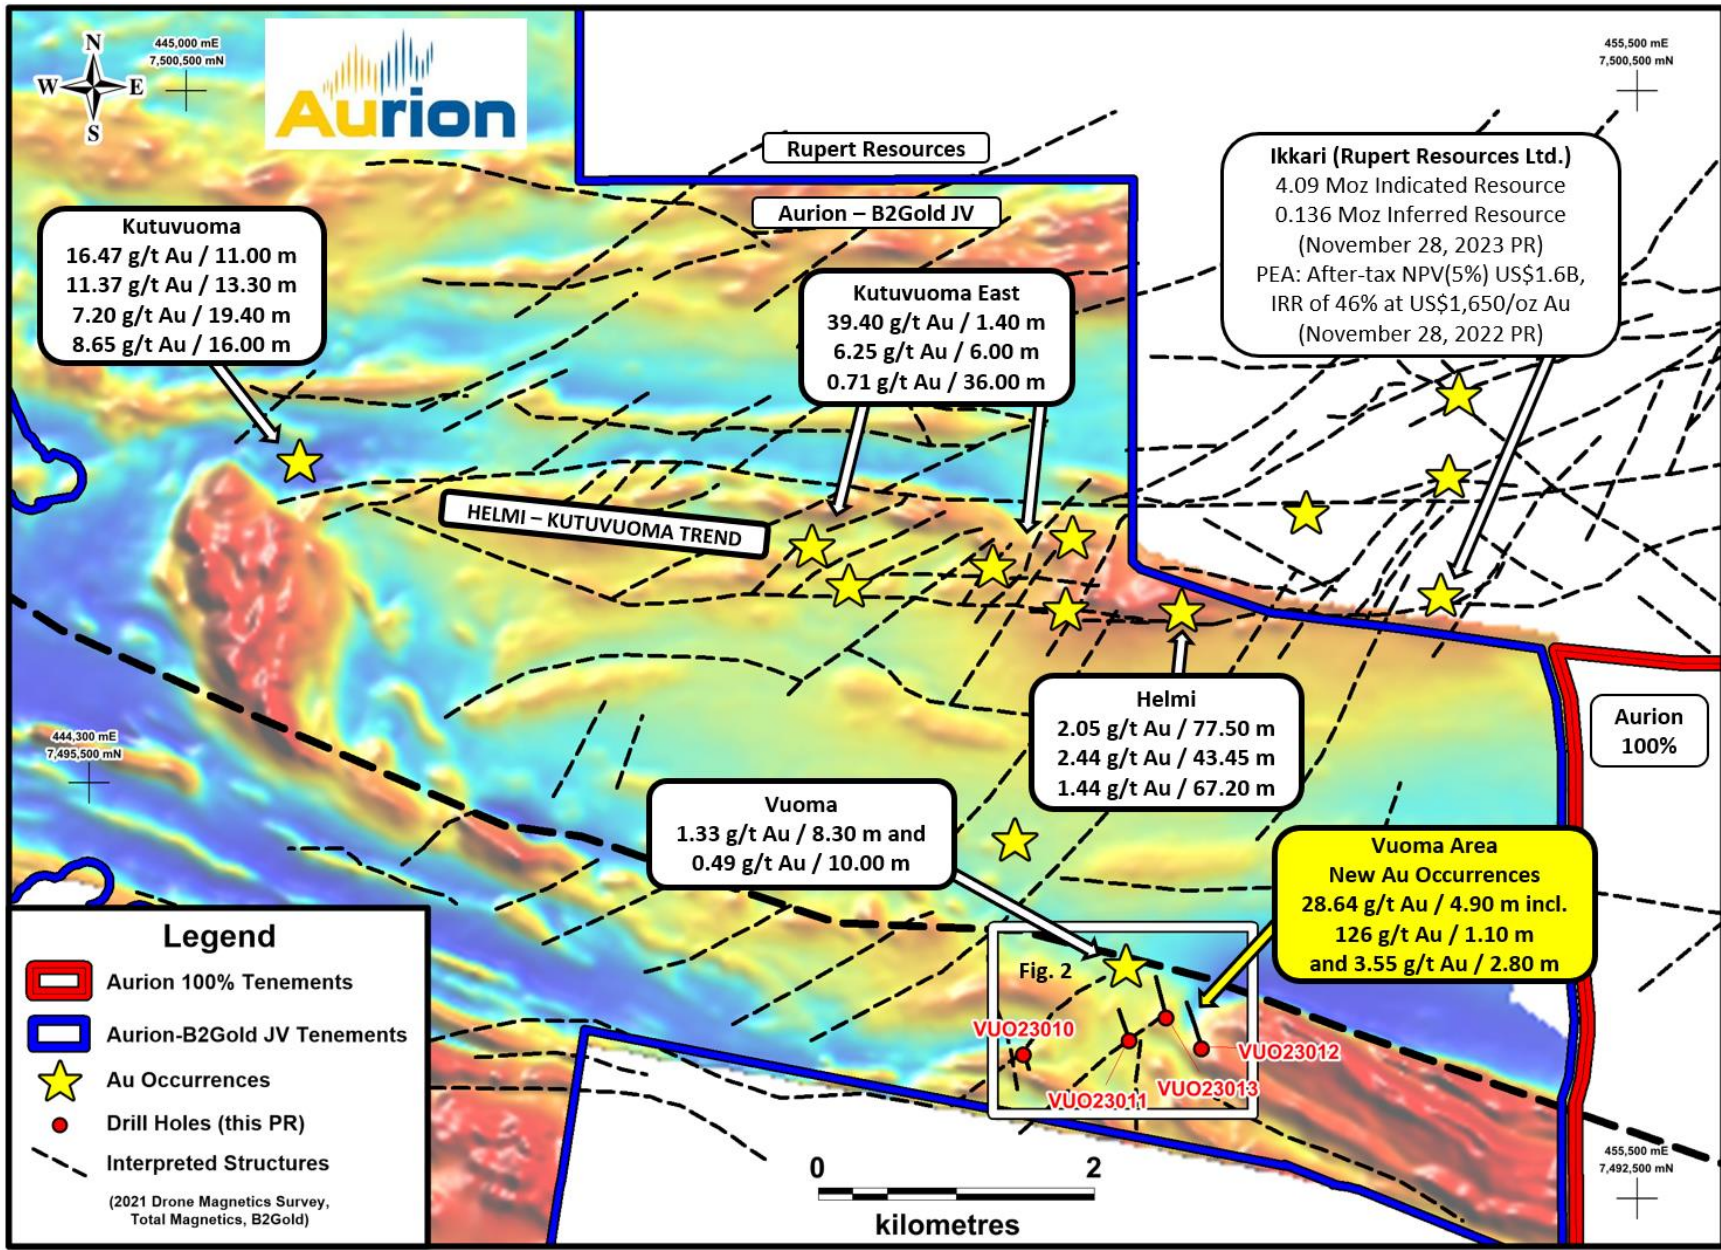

Figure 1: Map of the eastern part of the Aurion-B2Gold JV property with bedrock geology as background.

Figure 2: Map of the eastern part of the Aurion-B2Gold JV property with drone magnetic map as background.

Figure 3: Scout drill holes in the Vuoma area, Aurion-B2Gold JV.