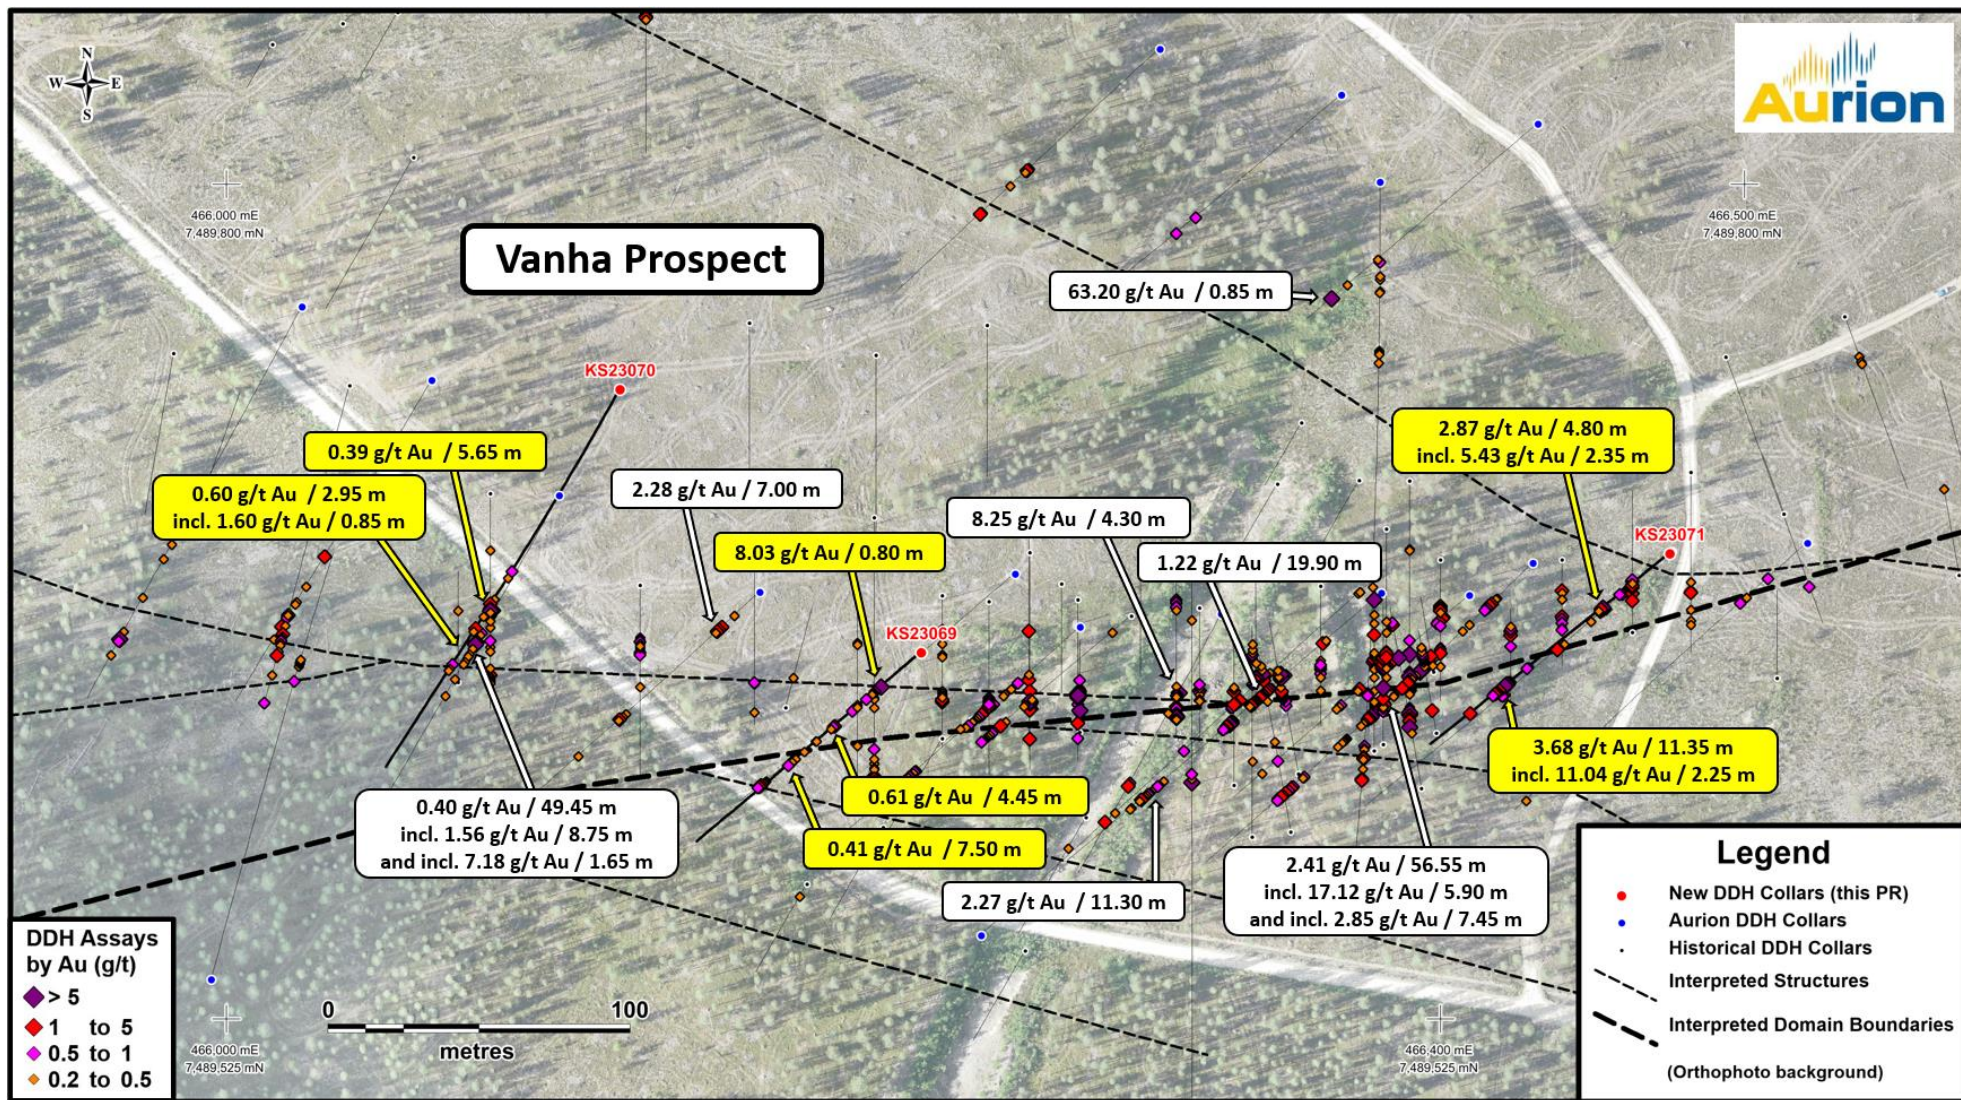

Figure 1: Map of the Risti property (Aurion 100%) with drill holes and gold occurrences.

Figure 2: Drill holes at the Vanha prospect, Karesselkä area, Risti property.

Figure 3: Schematic long section of the Vanha prospect, Karesselkä area, Risti property.