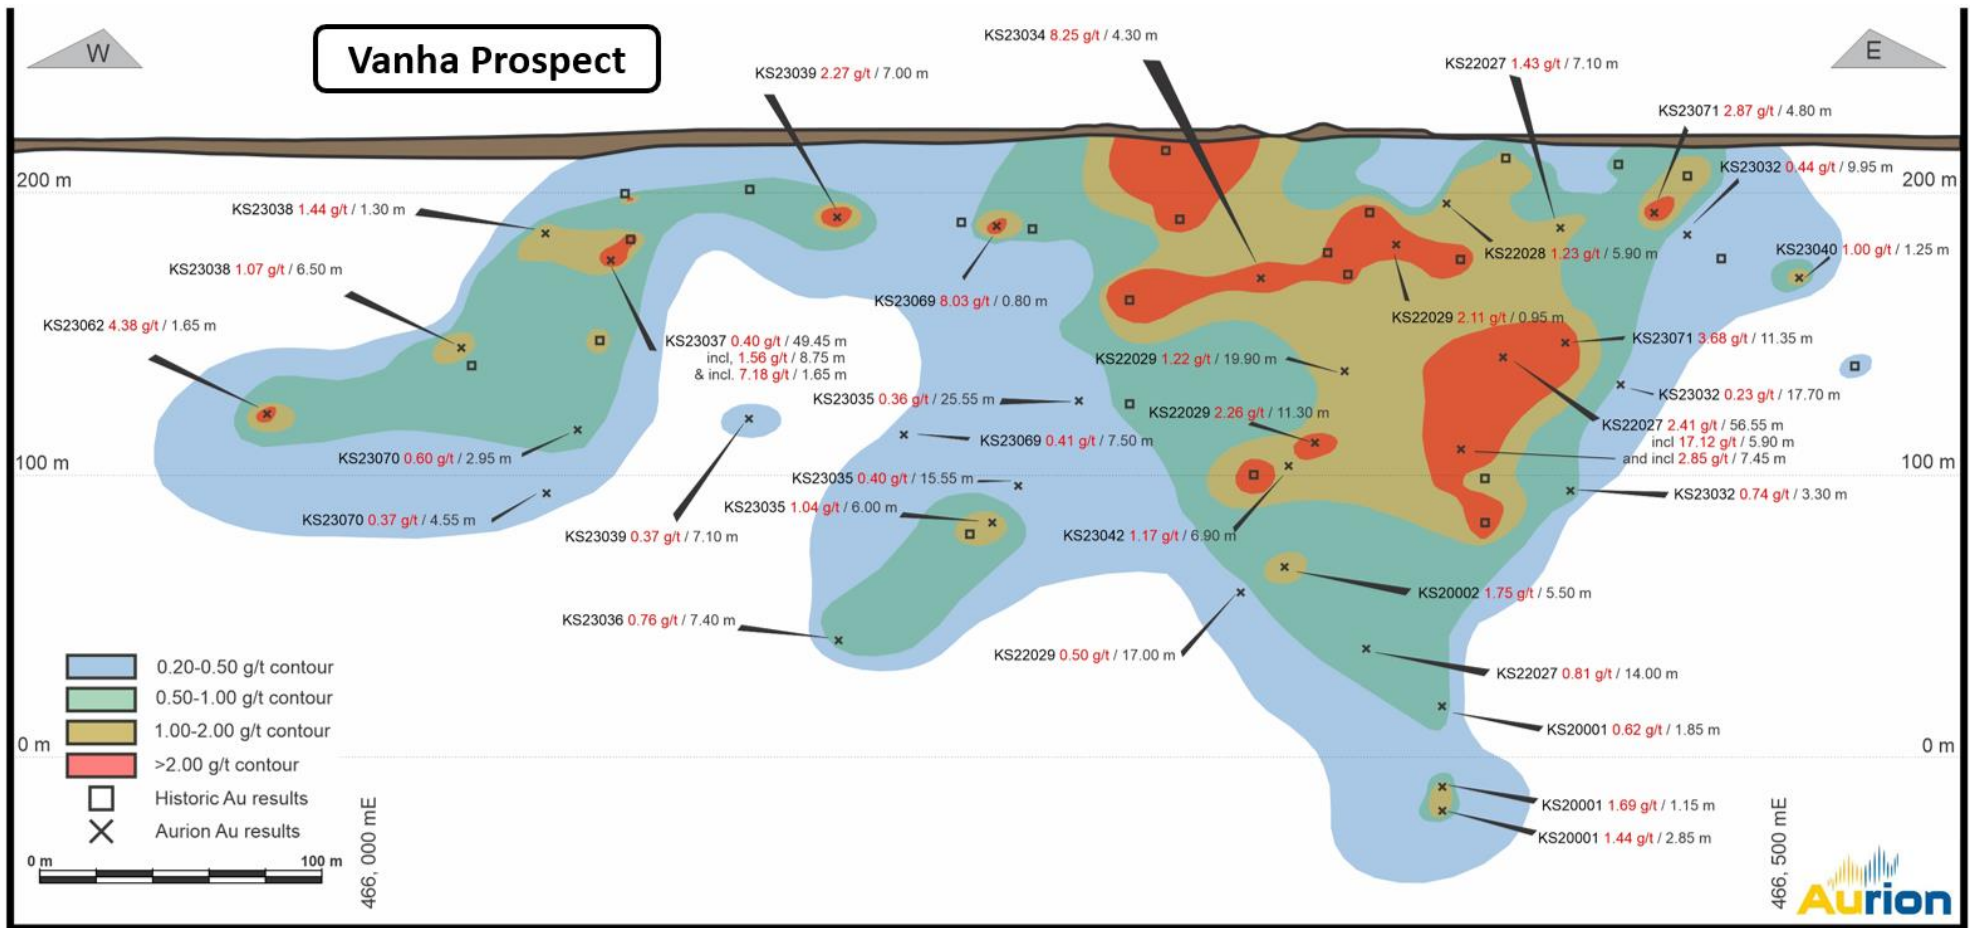

Figure 1: Map of the Risti property (Aurion 100%) with drill holes and gold occurrences.

Figure 2: Drill holes at the Vanha prospect, Karesselkä area, Risti property.

Figure 3: Schematic long section of the Vanha prospect, Karesselkä area, Risti property.