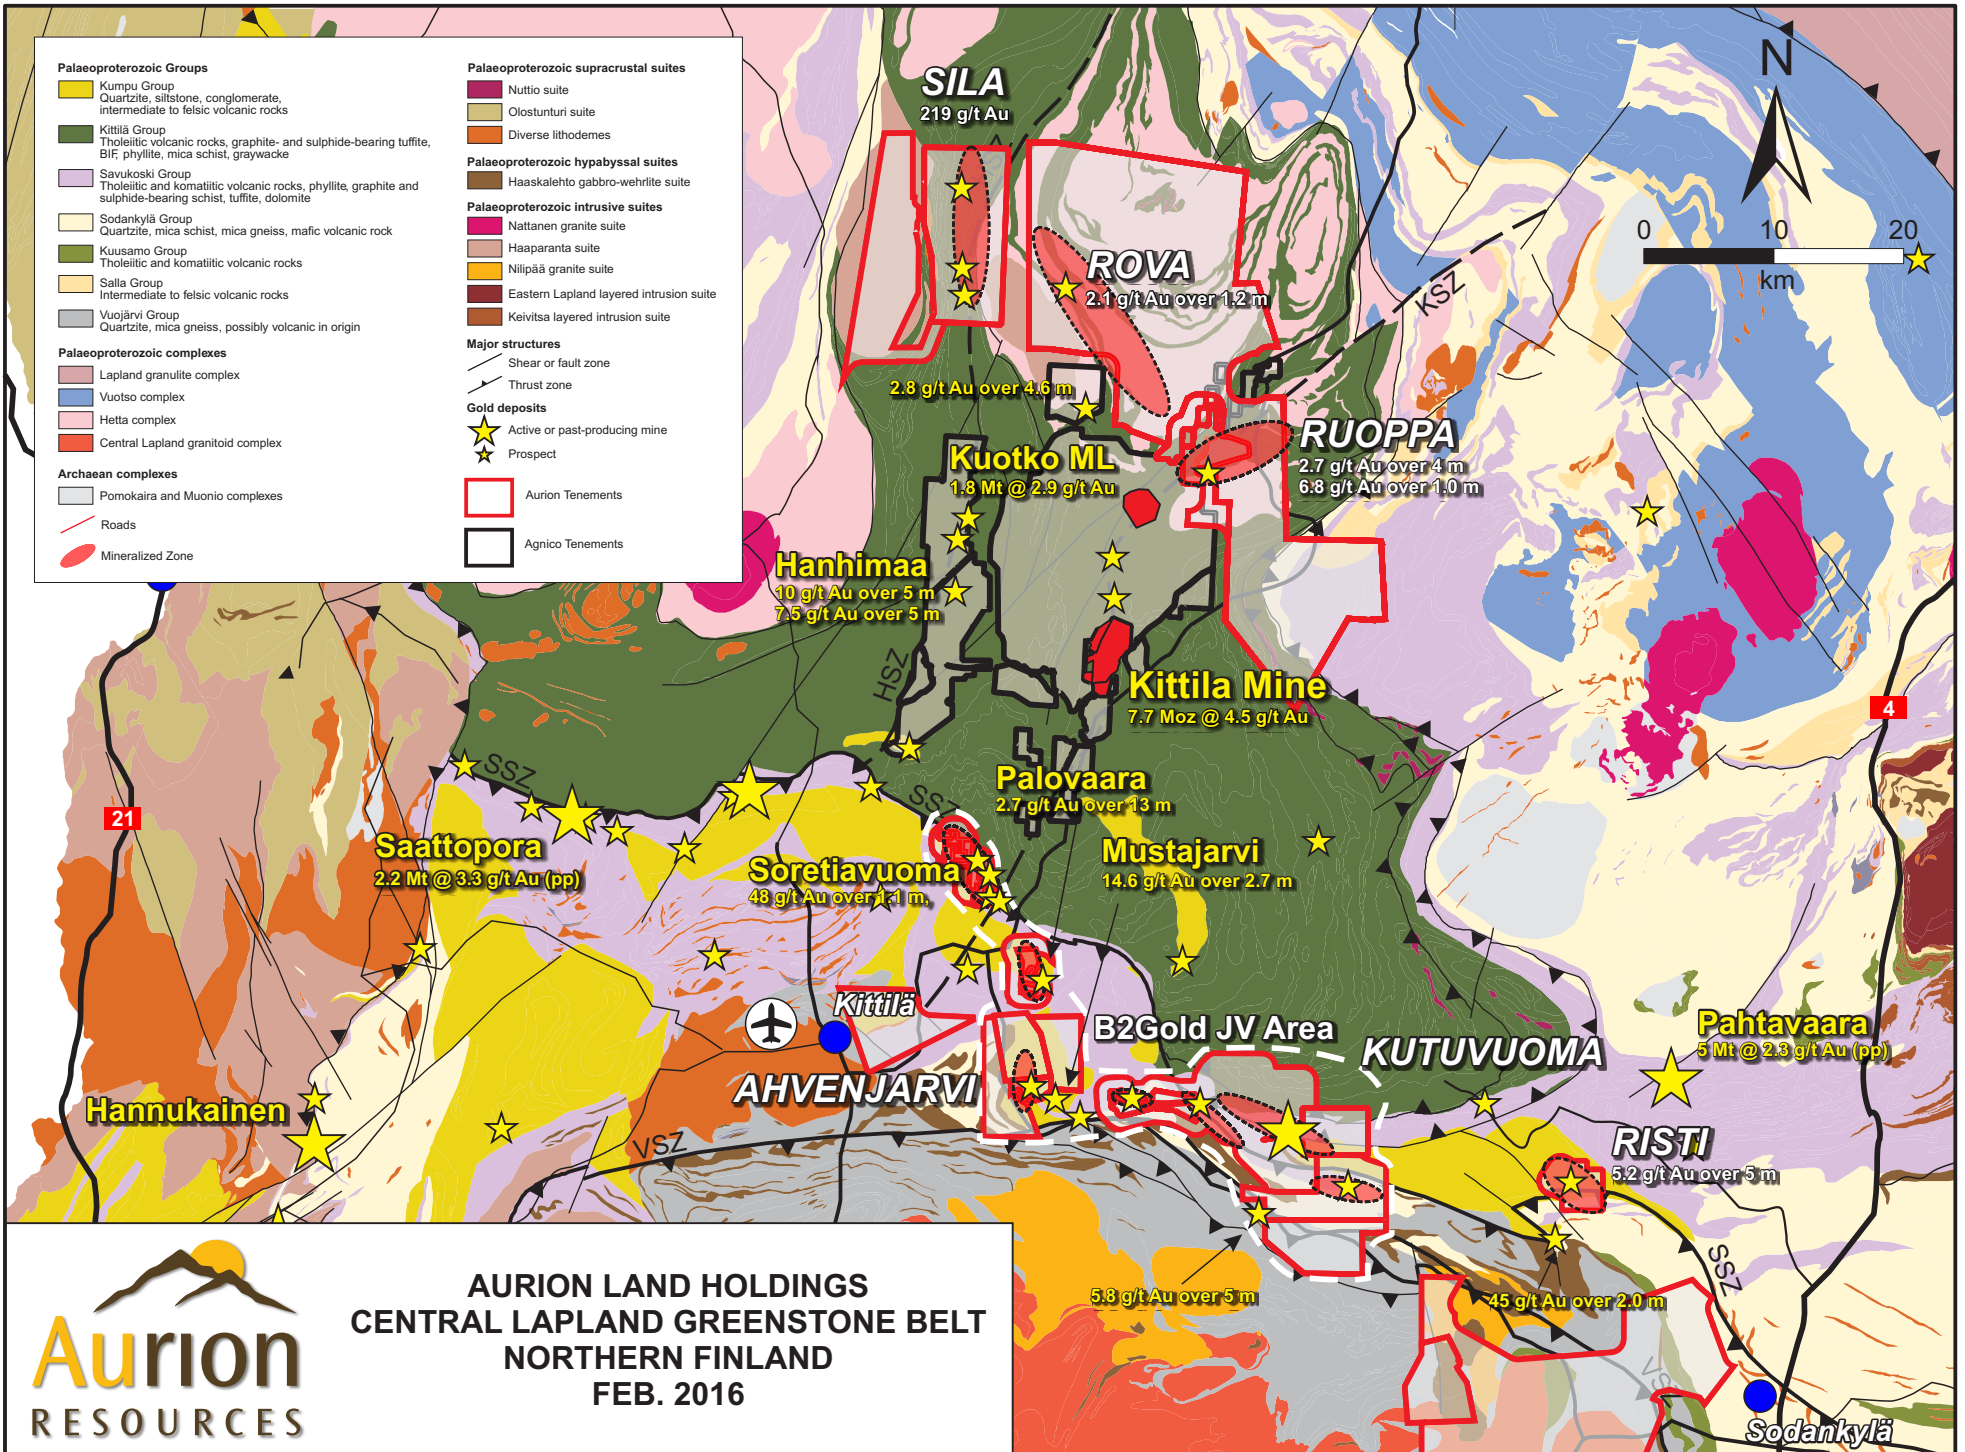

26°0'0"E

**AURION LAND HOLDINGS**  
**CENTRAL LAPLAND GREENSTONE BELT**  
**NORTHERN FINLAND**  
**FEB. 2016**